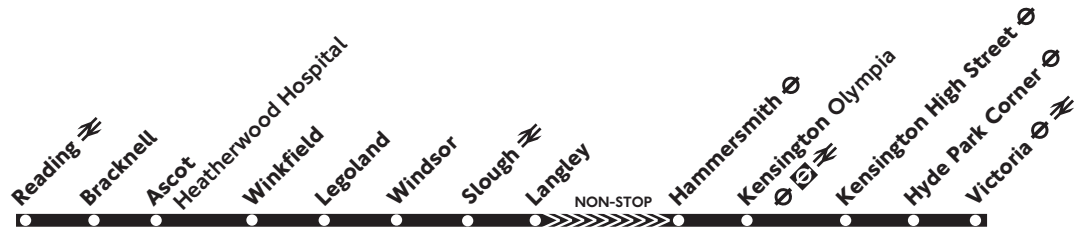

702

Daily

Reading/Bracknell - Windsor - Slough - Victoria

TfL Bus Passes, Travelcards, Saver Tickets and Oyster Cards are not accepted on this service.

Monday - Friday

	0450	0530	0630	---	---	---	---	---	---	---	---	---	---	---	---	---	---	A	B
Reading Station	0450	0530	0630	---	---	---	---	---	---	---	---	---	---	---	---	---	---	---	---
Bracknell Bus Station	0515	0555	0655	0745	0845	0940	1045	1145	1245	1345	1445	1545	1645	1750	1900	---	---	---	---
Bullbrook Ethyl Labs	0519	0559	0659	0750	0850	0945	1050	1150	1250	1350	1450	1550	1650	1755	1905	---	---	---	---
Heatherwood Hospital	0525	0605	0705	0801	0903	0956	1058	1158	1258	1358	1459	1559	1659	1804	1914	---	---	---	---
Brookside Old Post Office	0532	0612	0712	0810	0912	1005	1107	1207	1307	1407	1508	1608	1708	1813	1923	---	---	---	---
Winkfield The Squirrel	0538	0618	0718	0817	0919	1012	1114	1214	1314	1414	1515	1615	1715	1820	1930	---	---	---	---
Legoland Main Entrance	---	---	---	---	---	1019	1121	1221	1321	1421	1522	1622	1722	1827	1937	---	---	2020	---
Legoland Staff Entrance	0542	0622	0722	0821	0923	1022	1124	1224	1324	1424	1525	1625	1725	1830	1940	---	---	2023	---
Windsor Imperial Court	0545	0625	0725	0826	0928	1027	1129	1229	1329	1429	1530	1630	1730	1835	1943	---	---	2026	---
Windsor Parish Court	0552	0632	0732	0835	0937	1034	1136	1236	1336	1436	1539	1639	1739	1844	1950	---	---	2033	---
Windsor Road McDonald's	0602	0642	0745	0848	0951	1047	1149	1249	1349	1449	1552	1652	1752	1857	2000	---	---	2043	---
Slough Wellington Street	arrive: 0607	0647	0752	0855	0959	1054	1156	1256	1356	1456	1559	1659	1759	1904	2005	---	---	2048	---
Slough Wellington Street	depart: 0610	0650	0756	0859	1005	1104	1200	1300	1400	1500	1603	1703	1803	1908	---	---	2008	2051	---
Langley London Road/High Street	0618	0703	0808	0911	1015	1114	1210	1310	1410	1512	1615	1715	1815	1920	---	---	2016	2059	---
Hammersmith Hammersmith Bridge Road	0643	0733	0848	0951	1045	1144	1240	1340	1440	1547	1650	1750	1850	1955	---	---	2041	2124	---
Kensington High Street Argyl Road	0653	0746	0901	1004	1058	1157	1253	1353	1453	1600	1703	1803	1903	2005	---	---	2051	2134	---
Hyde Park Corner Knightsbridge	0703	0800	0915	1018	1112	1211	1307	1407	1507	1613	1716	1816	1916	2015	---	---	2101	2144	---
Victoria Colonnades	0709	0807	0922	1025	1119	1218	1314	1414	1514	1620	1723	1823	1923	2021	---	---	2107	2150	---