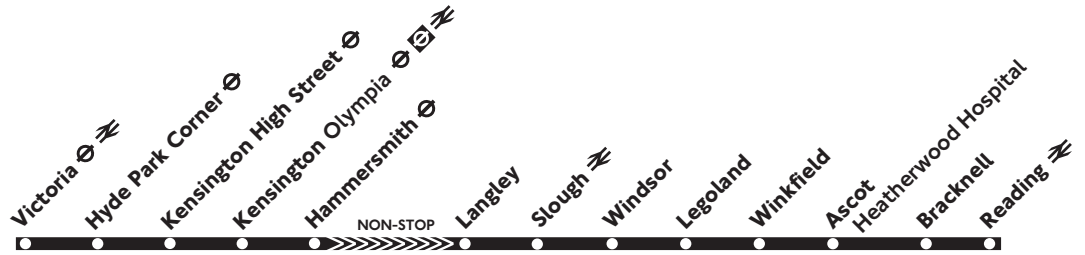

702

Victoria - Slough - Windsor - Bracknell/Reading

Daily

TfL Bus Passes, Travelcards, Saver Tickets and Oyster Cards are not accepted on this service.

Monday - Friday

Victoria Colonnades	---	---	---	0800	0900	1000	1100	1200	1300	1400	1500	1600	1700	1800	1900	2000	2100
Hyde Park Corner Knightsbridge	---	---	---	0806	0906	1006	1106	1206	1306	1406	1506	1606	1706	1806	1906	2005	2105
Kensington High Street Wright's Lane	---	---	---	0819	0919	1019	1119	1219	1319	1419	1520	1620	1720	1820	1920	2015	2115
Hammersmith Hammersmith Bridge Rd	---	---	---	0831	0931	1031	1131	1231	1331	1431	1534	1634	1734	1834	1934	2025	2125
Langley London Road/High Street	---	---	---	0856	0956	1056	1156	1256	1356	1456	1604	1704	1804	1904	1955	2046	2146
Slough Wellington Street	arrive: ---	---	---	0909	1009	1109	1209	1309	1409	1511	1619	1719	1819	1919	2005	2056	2156
Slough Wellington Street	depart: 0644	0723	0800	0913	1013	1113	1213	1313	1413	1515	1623	1723	1823	1923	2009	2100	2200
Windsor McDonald's	0648	0728	0805	0918	1018	1118	1218	1318	1418	1521	1629	1729	1829	1929	2013	2104	---
Windsor Theatre Royal	0657	0740	0816	0929	1029	1129	1229	1329	1426	1533	1641	1741	1841	1941	2022	2113	---
Windsor Parish Church	0658	0742	0818	0931	1031	1131	1231	1331	1431	1535	1643	1743	1843	1943	2023	2114	---
King Edward VII Hospital	0702	0746	0822	0935	1035	1135	1235	1335	1435	1539	1647	1747	1847	1947	2027	2118	---
Legoland Staff Entrance	0708	0752	0829	0942	1042	1142	1242	1342	1442	1546	1654	1754	1854	1953	2033	2124	---
Legoland Main Entrance	---	---	---	0945	1045	1145	1245	1345	1445	1549	1657	1757	1857	1956	---	---	---
Winkfield The Squirrel	0712	0757	0833	0954	1054	1154	1254	1354	1454	1558	1706	1806	1906	2003	2037	2128	---
Brookside Old Post Office	0718	0806	0840	1001	1101	1201	1301	1404	1501	1605	1713	1813	1913	2009	2043	2134	---
Heatherwood Hospital	0725	0819	0850	1011	1111	1211	1311	1411	1511	1615	1723	1823	1923	2016	2050	2141	---
Bullbrook Ethyl Labs	0731	0827	0857	1018	1118	1218	1318	1418	1520	1624	1732	1832	1932	2022	2056	2147	---
Bracknell Bus Station	0735	0835	0902	1023	1123	1223	1323	1423	1525	1629	1737	1837	1937	2026	2100	2151	---
Reading Station	---	---	---	---	---	---	---	---	---	---	---	---	2002	2051	2125	2216	2240

Saturday