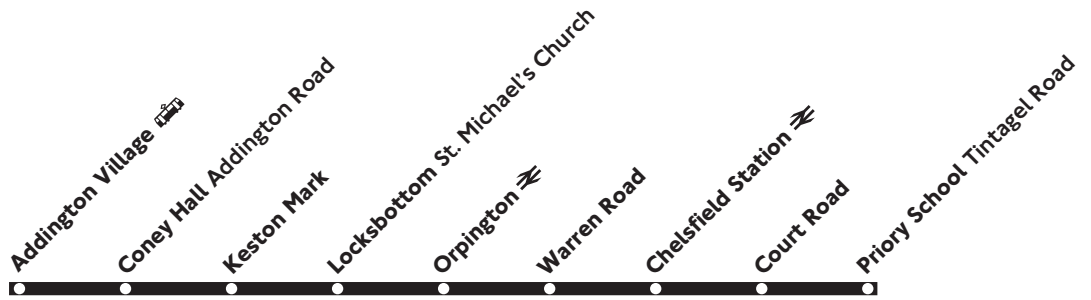

654

Addington Village - Coney Hall - Ramsden Estate

Mondays to Fridays
Schooldays only

Monday - Friday

Schooldays only

Addington Village Interchange	0730
Coney Hall Addington Road	0737
Keston Mark	0750
Locksbottom St Michael's Church	0753
Orpington Station	0801
Orpington War Memorial	0805
Chelsfield Station	0812
Court Road Avalon Road	0817
Priory School Tintagel Road	0820

Schooldays only

Priory School <i>Tintagel Road</i>	1520
Court Road <i>Avalon Road</i>	1524
Chelsfield Station	1530
Orpington <i>War Memorial</i>	1538
Orpington Station	1547
Locksbottom <i>St Michael's Church</i>	1554
Keston Mark	1557
Coney Hall <i>Addington Road</i>	1603
Addington Village <i>Interchange</i>	1609