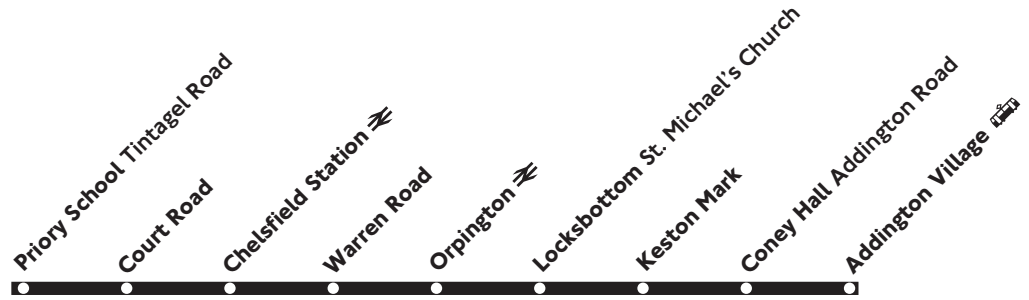

654

Ramsden Estate - Coney Hall - Addington Village

Mondays to Fridays
Schooldays only

Monday - Friday

Schooldays only

Priory School <i>Tintagel Road</i>	1520
Court Road <i>Avalon Road</i>	1524
Chelsfield Station	1530
Orpington <i>War Memorial</i>	1538
Orpington Station	1547
Locksbottom <i>St Michael's Church</i>	1554
Keston Mark	1557
Coney Hall <i>Addington Road</i>	1603
Addington Village <i>Interchange</i>	1609

No service on Saturday, Sunday or School and Public Holidays

Operated by Metrobus for London Buses 26.10.15_T654/2

Post at 40176