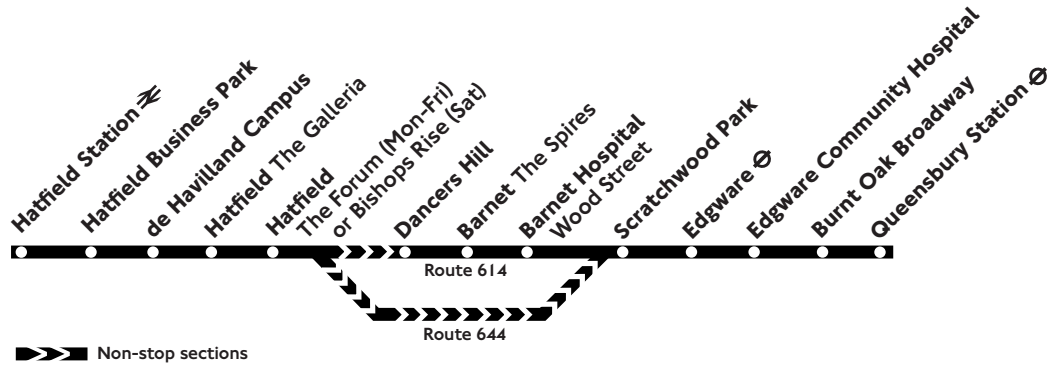

614

Mondays to Saturdays

644

Mondays to Fridays

Hatfield - Edgware - Queensbury

TfL Bus Passes, Travelcards, Saver Tickets and Oyster Cards are not accepted on these services.

Monday - Friday

Hatfield Station ⇌	0524	644 0554	0604	644 0654	0704	0739	644 0835	0854	0924	0954	1024		1324	1354	1414	644 1424
Hatfield Business Park Trident Place		↓		↓	↓	↓	↓	↓	↓	↓	↓		↓	↓	↓	↓
Hatfield Business Park Gypsy Moth Avenue	0529	0600	0610	0705	0715	0750	0848	0907	0934	1004	1034		1330	1400	1420	1430
University of Herts de Havilland Campus	0534	0605	0615	0709	0719	0754	0852	0911	0938	1008	1038		1338	1408	1429	1438
Hatfield The Galleria	0537	0608	0619	0714	0724	0759	0857	0916	0943	1013	1043	Then	1343	1413	1435	1444
Hatfield The Forum	0542	0613	0624	0718	0728	0763	0861	0920	0947	1017	1047	every	1351	1423	1445	
Dancers Hill Green Dragon	0550	↓	0636	↓	0738	0813	↓	0926	0951	1021	1051	30	1356	1428	1451	
Barnet The Spires (Stapylton Road)	0554	↓	0642	↓	0745	0820	↓	0931	0956	1026	1056	minutes	1400	1433	1456	
Barnet Hospital Wood Street	0557	↓	0645	↓	0750	0825	↓	0935	1000	1030	1100	until	1402	1435	1458	
Barnet The Arkley	0558	↓	0647	↓	0752	0827	↓	0937	1002	1032	1102		1408	1441	1504	1456
Scratchwood Park Barnet Way	0604	0633	0654	0741	0801	0836	0912	0944	1008	1038	1108		1412	1445	1508	1500
Apex Corner Oakmede Gardens	0607	0637	0658	0746	0812	0846	0920	0951	1012	1042	1112		1419	1452	1517	1507
Edgware Station Station Road	0613	0642	0704	0753	0819	0853	0927	0958	1019	1049	1119		1421	1455	1520	1510
Edgware Community Hospital	0615	0644	0706	0756	0822	0855	0929	1000	1021	1051	1121		1423	1457	1522	1512
Burnt Oak Broadway	0616	0645	0707	0757	0824	0857	0931	1002	1023	1053	1123		1429	1505	1530	1520
Queensbury Station	0622	0651	0713	0805	0832	0904	0938	1008	1029	1059	1129					

Hatfield Station ⇌	1414	644 1424	1454	1529	644 1609	1629	644 1704	1739	644 1824	1854	2006	2106	2236
Hatfield Business Park Trident Place	↓	↓	↓	↓	↓	↓	↓	↓	↓	↓	↓	↓	↓
Hatfield Business Park Gypsy Moth Avenue	1420	1430	1500	1535	1615	1635	1710	1745	1830	1900	2010	2110	2240
University of Herts de Havilland Campus	1425	1434	1505	1540	1621	1640	1720	1753	1835	1905	2015	2115	2245
Hatfield The Galleria	1429	1438	1509	1545	1626	1645	1725	1758	1839	1909	2018	2118	2248
Hatfield The Forum	1435	1444	1515	1551	1633	1652	1732	1805	1845	1915	2023	2123	2253
Dancers Hill Green Dragon	1445	↓	1525	1602	↓	1705	↓	1817	↓	1925	2031	2131	2301
Barnet The Spires (Stapylton Road)	1451	↓	1531	1608	↓	1712	↓	1823	↓	1930	2035	2135	2305
Barnet Hospital Wood Street	1456	↓	1536	1613	↓	1717	↓	1827	↓	1933	2038	2138	2308
Barnet The Arkley	1458	↓	1538	1615	↓	1719	↓	1829	↓	1934	2039	2139	2309
Scratchwood Park Barnet Way	1504	1456	1544	1625	1648	1729	1750	1837	1901	1940	2045	2145	2315
Apex Corner Oakmede Gardens	1508	1500	1548	1629	1655	1736	1758	1843	1905	1943	2048	2148	2318
Edgware Station Station Road	1517	1507	1557	1638	1704	1745	1807	1852	1914	1949	2054	2154	2324
Edgware Community Hospital	1520	1510	1600	1641	1707	1748	1811	1855	1917	1951	2056	2156	2326
Burnt Oak Broadway	1522	1512	1602	1643	1709	1751	1813	1856	1918	1953	2057	2157	2327
Queensbury Station	1530	1520	1610	1651	1717	1800	1823	1904	1926	1959	2103	2203	2333

Saturday