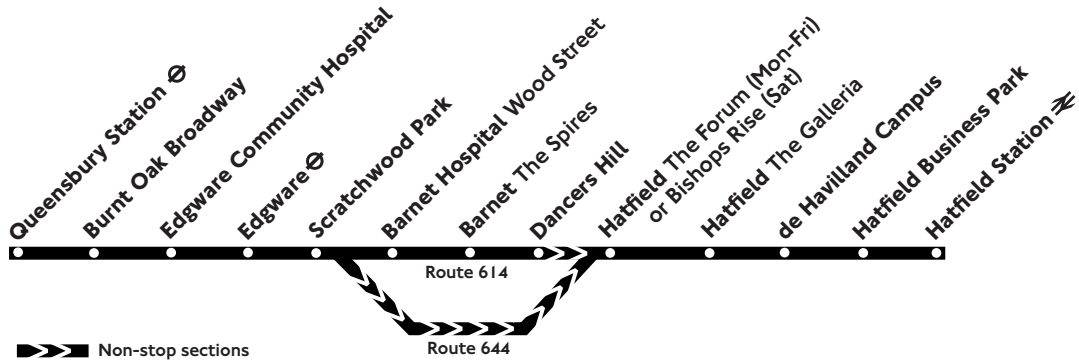

614

Mondays to Saturdays

644

Mondays to Fridays

Queensbury - Edgware - Hatfield

TfL Bus Passes, Travelcards, Saver Tickets and Oyster Cards are not accepted on these services.

Monday - Friday

Queensbury Station ⇌	0625	644 0710	0718	644 0810	0835	0910	0940	1410	644 1440	1515	644 1530	1542	1615	1700	644 1725
Burnt Oak Broadway	0631	0720	0728	0820	0845	0919	0949	1419	1449	1524	1539	1551	1624	1709	1734
Edgware Community Hospital	0633	0724	0732	0823	0848	0922	0951	1421	1451	1526	1542	1554	1627	1712	1737
Edgware Station Station Road ⇌	0638	0731	0739	0830	0854	0927	0956	1426	1456	1531	1547	1559	1632	1717	1742
Apex Corner Barnet Way	0644	0741	0749	0840	0900	0933	1002	1432	1502	1537	1554	1607	1640	1724	1748
Scratchwood Park Barnet Way	0648	0746	0754	0845	0904	0937	1006	1436	1506	1543	1600	1613	1646	1728	1754
Barnet The Arkley	0654	↓	0802	↓	0910	0943	1012	1442	1512	1549	↓	1619	1652	1735	↓
Barnet Hospital Wood Street	0655	↓	0805	↓	0912	0945	1013	1443	1513	1551	↓	1621	1654	1737	↓
Barnet The Spires/Stapylton Road	0658	↓	0811	↓	0917	0949	1016	1446	1516	1555	↓	1625	1658	1741	↓
Dancers Hill Green Dragon	0702	↓	0816	↓	0922	0953	1020	1450	1520	1559	↓	1629	1702	1745	↓
Hatfield The Forum	0712	0806	0831	0901	0934	1003	1030	1500	1530	1609	1612	1640	1713	1756	1807
Hatfield The Galleria	0716	0810	0835	0905	0938	1007	1034	1504	1534	1613	1616	1644	1717	1800	1811
University of Herts de Havilland Campus	0719	0814	0839	0909	0942	1011	1037	1507	1537	1616	1620	1647	1720	1804	1814
Hatfield Business Park Uno Bus Garage	0723	0818	0843	0913	0945	1014	1040	1510	↓	1540	1619	↓	1623	1807	1817
Hatfield Business Park Trident Place	↓	↓	↓	↓	↓	↓	↓	↓	↓	↓	↓	↓	↓	↓	↓
Hatfield Station ⇌	0729	0824	0849	0919	0951	1020	1046	1516	1546	1625	1629	1700	1733	1817	1827

Queensbury Station ⇌	1810	644 1830	1910	1940	2010	2110	2210	2340
Burnt Oak Broadway	1819	1838	1918	1946	2016	2116	2216	2346
Edgware Community Hospital	1822	1840	1920	1947	2017	2117	2217	2347
Edgware Station Station Road ⇌	1827	1845	1925	1951	2021	2121	2221	2351
Apex Corner Barnet Way	1833	1851	1931	1956	2026	2126	2226	2356
Scratchwood Park Barnet Way	1838	1854	1933	1958	2028	2128	2228	2358
Barnet The Arkley	1843	↓	1938	2003	2033	2133	2233	0003
Barnet Hospital Wood Street	1845	↓	1939	2004	2034	2134	2234	0004
Barnet The Spires/Stapylton Road	1849	↓	1942	2007	2037	2137	2237	0007
Dancers Hill Green Dragon	1853	↓	1946	2011	2041	2141	2241	0011
Hatfield The Forum	1903	1906	1956	2021	2051	2151	2251	0021
Hatfield The Galleria	1907	1910	2000	2025	2055	2155	2255	0025
University of Herts de Havilland Campus	1910	1913	2003	2028	2058	2158	2258	0028
Hatfield Business Park Uno Bus Garage	↓	1916	2006	2031	2101	2201	2301	0031
Hatfield Business Park Trident Place	1913	↓	↓	↓	↓	↓	↓	↓
Hatfield Station ⇌	1919	1922	2010	2035	2105	2205	2305	0035

Saturdays