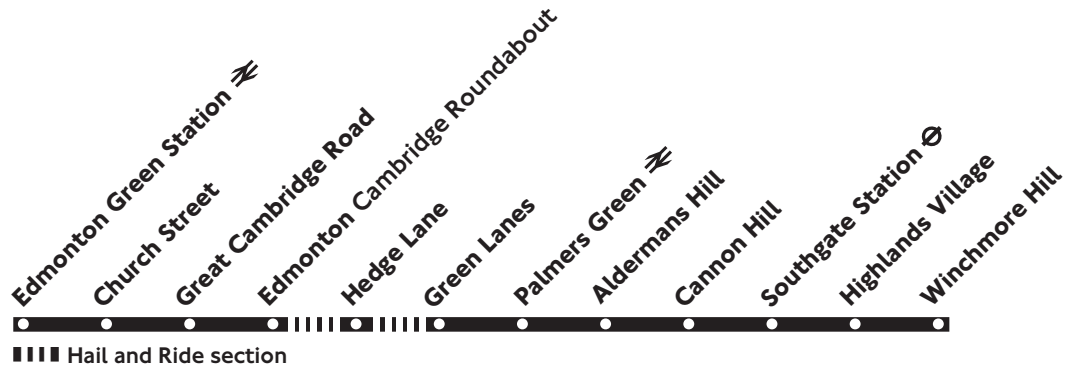

616

Winchmore Hill - Southgate - Edmonton Green

Mondays to Fridays
Schooldays only

Monday - Friday

Schooldays only

Winchmore Hill <i>Old Park Ridings</i> (X)	0738	0743
Highlands Village <i>Green Dragon Lane</i>	0741	0746
Southgate Station \ominus	0751	0756
Palmers Green Station \Rightarrow	0759	0804
Edmonton <i>Cambridge Roundabout (North side)</i>	0812	0817
Great Cambridge Road <i>Church Street</i>	0818	0823
Edmonton Green Station \Rightarrow	0823	0828

No service on Saturday, Sunday or School and Public Holidays

(X) - Green Dragon Lane

Operated by Go-Ahead London for London Buses 31.10.16(A)_T616/1

616

Edmonton Green - Southgate - Winchmore Hill

Mondays to Fridays
Schooldays only

Monday, Wednesday, Thursday and Friday Schooldays only

Edmonton Green Station ⇌	1555	1600
Great Cambridge Road Church Street	1602	1607
Edmonton Cambridge Roundabout (North side)	1608	1613
Palmers Green Station ⇌	1618	1623
Southgate Station ⊖	1627	1632
Highlands Village Green Dragon Lane	1634	1639
Winchmore Hill Old Park Ridings (X)	1636	1641

Tuesday Schooldays only

Edmonton Green Station ⇌	1515	1520
Great Cambridge Road Church Street	1522	1527
Edmonton Cambridge Roundabout (North side)	1528	1533
Palmers Green Station ⇌	1538	1543
Southgate Station ⊖	1547	1552
Highlands Village Green Dragon Lane	1554	1559
Winchmore Hill Old Park Ridings (X)	1556	1601