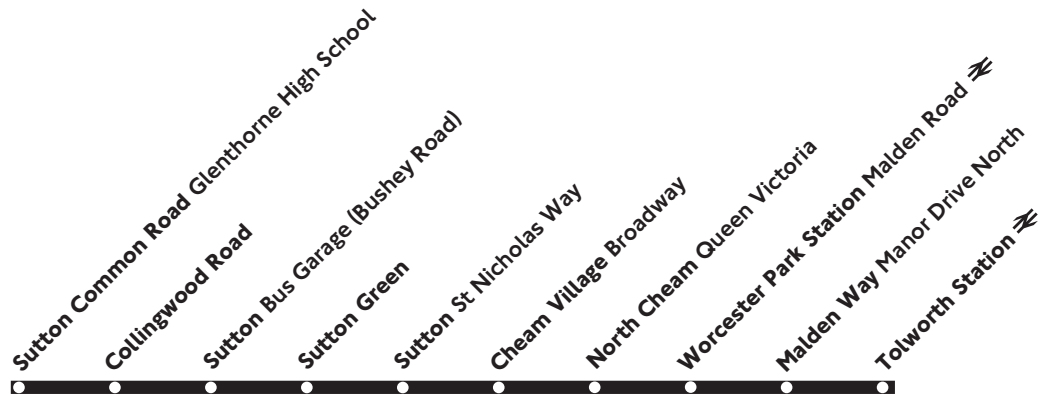

613

Glenthorne High School - Sutton - Tolworth

Mondays to Fridays
Schooldays only

Monday - Friday

Schooldays only

Sutton Common Road <i>Glenthorne High School</i>	1520
Sutton Green	1528
Sutton Head Post Office	1535
Cheam Village Broadway	1543
North Cheam Queen Victoria	1549
Worcester Park Station Malden Road ⇌	1556
Malden Way Manor Drive North	1604
Tolworth Station ⇌	1611

No service on Saturday, Sunday or School and Public Holidays

Operated by London United for London Buses 5.1.15_T613/2

Post at 29767