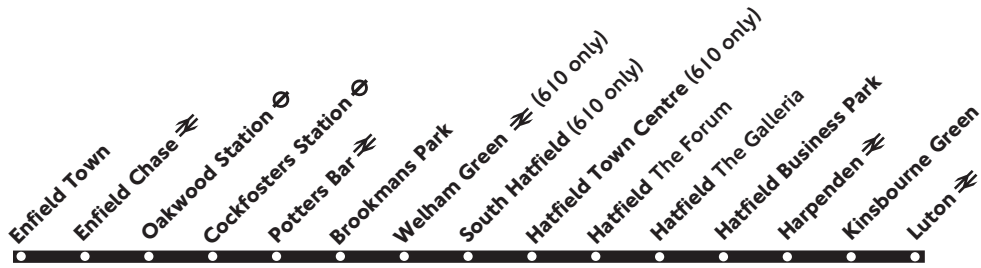

Operated by Uno (01707 255764)

27.8.17_T610(Cockfosters)/2

Post Slopers Pond Farm (stop 16924)
to Trent Country Park (stop 16915)

610

611

Mondays to Fridays

Enfield Town - Cockfosters - Hatfield - Luton

TfL Bus Passes, Travelcards, Saver Tickets and Oyster cards are not accepted on this service.