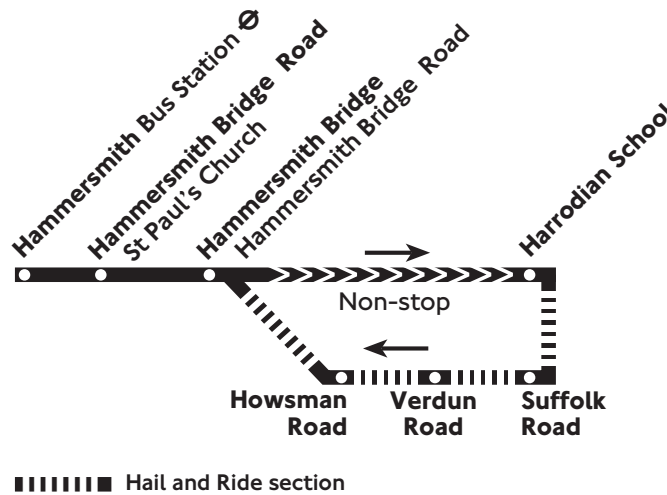

609

Hammersmith - Harrodian School - Mortlake

Mondays to Fridays
Schooldays only

Morning

Monday - Friday

Schooldays - mornings

Hammersmith Bus Station	0752	0804	0812	0820
Harrodian School	0803	0815	0823	0831
Mortlake Avondale Road	0810	0822	0830	0838

No service on Saturday, Sunday or School and Public Holidays

Hammersmith - Harrodian School - Hammersmith

Afternoon

Monday - Friday

Schooldays - afternoons

Hammersmith Bus Station	1602	---	1634	---
Harrodian School	1615	1620	1647	1650
Hammersmith Bus Station	---	1630	---	1700