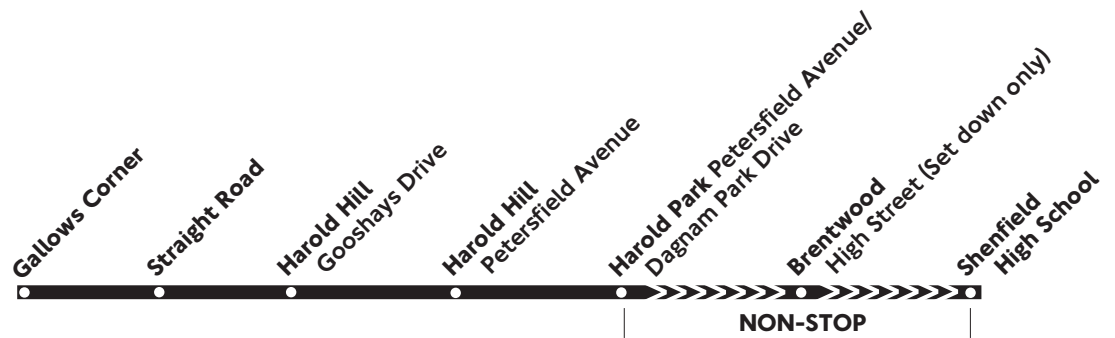

608

Gallows Corner - Harold Hill - Shenfield High School

Mondays to Fridays
Schooldays only

| Monday - Friday | Schooldays only | | |
|---|-----------------|-------------|-------------|
| Gallows Corner <i>Straight Road</i> | 0743 | 0749 | 0755 |
| Harold Hill <i>Gooshays Drive</i> | 0750 | 0756 | 0802 |
| Harold Hill <i>Petersfield Avenue</i> | 0757 | 0803 | 0809 |
| Brentwood <i>High Street (Set down only)</i> | 0811 | 0817 | 0824 |
| Shenfield High School | 0817 | 0823 | 0830 |

No service on Saturday, Sunday, School or Public Holidays

Operated by Go-Ahead London for London Buses 5.9.16_T608/1

608

Shenfield High School - Harold Hill - Gallows Corner

Mondays to Fridays
Schooldays only

| Monday - Friday | Schooldays only | | |
|--------------------------------------|-----------------|------|------|
| Shenfield High School | 1525 | 1532 | --- |
| Brentwood High Street (Pick up only) | 1535 | 1542 | 1546 |
| Harold Hill Petersfield Avenue | 1547 | 1554 | 1558 |
| Harold Hill Gooshays Drive | 1553 | 1600 | 1604 |
| Gallows Corner Straight Road | 1559 | 1606 | 1610 |