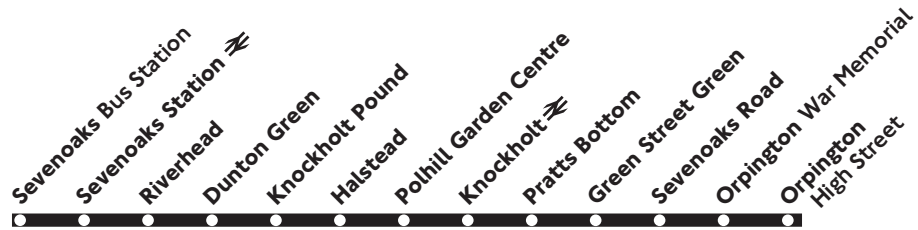

431

Mondays to Fridays

Sevenoaks - Dunton Green - Orpington

TfL Bus Passes, Travelcards, Saver Tickets and Oyster pay as you go are not accepted on this service.

Monday - Friday

				SD	SD	NSD	SD
Sevenoaks Bus Station	0930	1130	1330	--	1525	1630	1630
St. Botolph's Road The Vine	0933	1133	1333	---	1528	1633	1633
Sevenoaks Station ⇌	0935	1135	1335	---	↓	1635	↓
Sevenoaks Trinity and Weald of Kent Schools	↓	↓	↓	---	1538	↓	1643
Sevenoaks Knole Academy Grounds	↓	↓	↓	1545	1545	↓	1650
Riverhead Tesco	0939	1139	1339	↓	1550	1639	1655
Dunton Green London Road/Lennard Road	0942	1142	1342	↓	1553	1642	1658
Knockholt Pound Main Road/Pound Lane	0949	1149	1349	↓	1600	1649	1705
Halstead The Cock	0953	1153	1353	↓	1604	1653	1709
Polhill Garden Centre	0957	1157	1357	↓	↓	1657	1713
Knockholt Station ⇌	1000	1200	1400	1603	1609	1700	1716
Pratts Bottom Chimes Service Station	1002	1202	1402	1605	---	1702	1718
Green Street Green High Street	1004	1204	1404	1609	---	1704	1720
Chelsfield Windsor Drive	↓	↓	↓	1615	---	↓	S
Sevenoaks Road Crescent Way	1006	1206	1406	1620	---	1706	1722
Sevenoaks Road Tower Road	1008	1208	1408	1622	---	1708	1724
Orpington War Memorial/Spur Road	1011	1211	1411	1625	---	1711	1727
Orpington High Street/Goodmead Road	1015	1215	1415	↓	---	1715	↓
Orpington Court Road/The Highway	---	---	---	1629	---	---	1731

No service on Saturday, Sunday or Public Holidays

S - Serves Windsor Drive if required by students from Sevenoaks area schools

NSD - Not Schooldays

SD - Schooldays only

Operated by go-coach hire limited (01732 469800)

11.10.17_T431/2