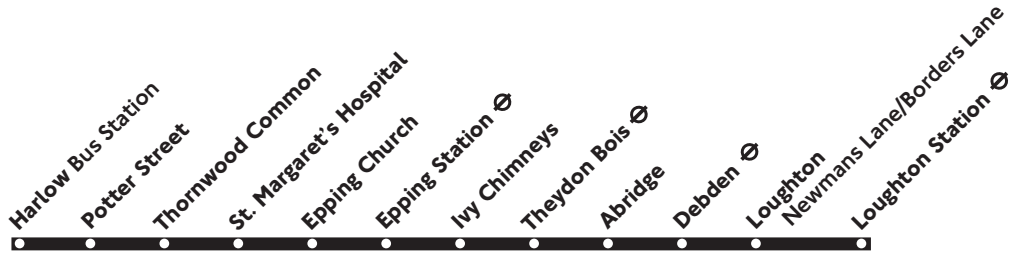

418

Harlow - Epping - Debden - Loughton

418^B

Daily

TfL Bus Passes, Travelcards, Saver Tickets and Oyster Cards are not accepted on this service.

Monday - Friday

Harlow Bus Station	0604	---	---	---	---	---	---	1755	1855	418B 2020	418B 2120	418B 2210
Tillwicks Road The Phoenix	0609	---	---	---	---	---	---	1801	1901	2024	2124	2224
Potter Street Red Lion	0615	---	---	---	---	---	---	1807	1907	2028	2128	2228
Thornwood Common Carpenters Arms	0621	---	---	---	---	---	---	1815	1915	2037	2137	2237
Epping St. Margaret's Hospital	↓	0712	0919	1129	1329	1521	1721	1821	1921	2040	2140	2240
Epping Church	0633	0719	0925	1135	1335	1527	1727	1827	1927	2043	2143	2243
Epping Station	0637	0725	0930	1140	1340	1532	1733	1833	1933	2046	2146	2246
Ivy Chimneys Meadow View	0642	0730	0945	1155	1355	1537	1738	1838	1938	2050	2150	2250
Theydon Bois Green	0649	0737	0942	1152	1352	1544	1746	1846	1946	2054	2154	2254
Abridge London Road/Log Cabin Café	0658	0746	0950	1200	1400	1553	1755	1854	1954	2100	2200	2300
Debden Rectory Lane	0706	0754	0957	1207	1407	1601	1803	1901	2001	2107	2207	2307
Loughton Station	0715	0805	1006	1216	1416	1611	1813	1911	2011	2115	2215	2315

Saturday

Harlow Bus Station	0640	---	---	---	---	---	---	1819	1919	418B 2020	418B 2120	418B 2220
Tillwicks Road The Phoenix	0646	---	---	---	---	---	---	1824	1924	↓	↓	↓
Potter Street Red Lion	0652	---	---	---	---	---	---	1830	1930	2028	2128	2228
Thornwood Common Carpenters Arms	0658	---	---	---	---	---	---	1837	1937	2037	2137	2237
Epping St. Margaret's Hospital	0703	0903	1103	1303	1503	1703	1843	1943	2040	2140	2240	
Epping Church	0708	0908	1108	1308	1508	1708	1848	1948	2043	2143	2243	
Epping Station	0713	0913	1113	1313	1513	1713	1853	1953	2046	2146	2246	
Ivy Chimneys Meadow View	0718	0918	1118	1318	1518	1718	1858	1958	2050	2150	2250	
Theydon Bois Green	0724	0924	1124	1324	1524	1724	1904	2004	2054	2154	2254	
Abridge London Road/Log Cabin Café	0733	0933	1133	1333	1533	1733	1913	2013	2100	2200	2300	
Debden Rectory Lane	0740	0940	1140	1340	1540	1740	1920	2020	2107	2207	2307	
Loughton Station	0750	0950	1150	1350	1550	1750	1930	2030	2115	2215	2315	

Sunday and Public Holiday Mondays

Harlow Bus Station	418B 0735	418B 0935	418B 1135	418B 1335	418B 1535	418B 1735	418B 1935
Tillwicks Road The Phoenix	0739	0939	1139	1339	1539	1739	1939
Potter Street Red Lion	0743	0943	1143	1343	1543	1743	1943
Thornwood Common Carpenters Arms	0752	0952	1152	1352	1552	1752	1952
Epping St. Margaret's Hospital	0755	0955	1155	1355	1555	1755	1955
Epping Church	0758	0958	1158	1358	1558	1758	1958
Epping Station	0800	1000	1200	1400	1600	1800	2000
Ivy Chimneys Meadow View	0804	1004	1204	1404	1604	1804	2004
Theydon Bois Green	0808	1008	1208	1408	1608	1808	2008
Abridge London Road/Log Cabin Café	0814	1014	1214	1414	1614	1814	2014
Debden Rectory Lane	0821	1021	1221	1421	1621	1821	2021
Loughton Station	0829	1029	1229	1429	1629	1829	2029

Route 418B is operated on behalf of Essex County Council

Monday to Saturday service operated by TrustyBus (0845 894 4747)

Sunday service operated by Arriva (0344 800 44 11)

27.8.17_T418/1