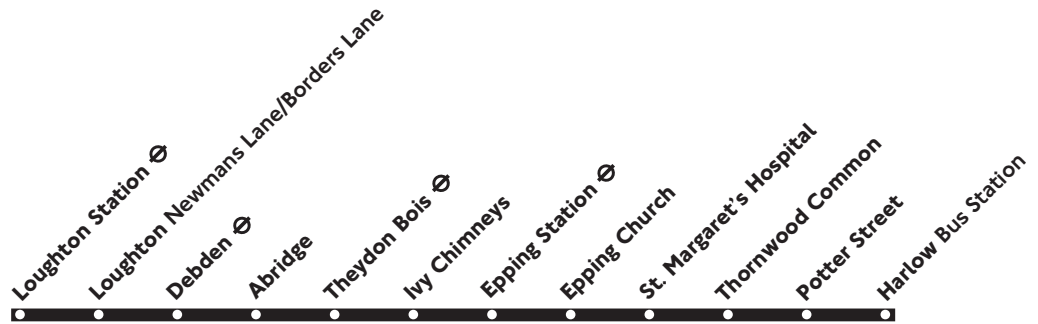

418

Loughton - Debden - Epping - Harlow

418^B

Daily

TfL Bus Passes, Travelcards, Saver Tickets and Oyster Cards are not accepted on this service.

Monday - Friday

Loughton Station ⚡	0728	0818	1020	1223	1423	1623	1830	418B	418B	418B	418B
Debden Rectory Lane ⚡	0738	0828	1029	1232	1432	1633	1839	1955	2055	2155	2255
Abridge London Road/Log Cabin Café	0745	0835	1036	1239	1439	1641	1846	2001	2101	2201	2301
Theydon Bois Green	0751	0841	1041	1244	1444	1647	1851	2006	2106	2206	2306
Ivy Chimneys Meadow View	0756	0846	1046	1249	1449	1652	1857	2011	2111	2211	2311
Epping Station ⚡	0805	0855	1055	1256	1456	1659	1903	2016	2116	2216	2316
Epping Church	0809	0859	1059	1300	1500	1703	1906	2019	2119	2219	2319
Epping St. Margaret's Hospital	0816	0906	1106	1307	1507	1710	1913	2023	2123	2223	2323
Thornwood Common Carpenters Arms	0824	---	---	---	---	---	1920	2027	2127	2227	2327
Potter Street Red Lion	0833	---	---	---	---	---	1927	2036	2136	2236	2336
Tillwicks Road The Phoenix	0840	---	---	---	---	---	1932	↓	↓	↓	↓
Harlow Bus Station	0845	---	---	---	---	---	1937	2045	2145	2245	2345

Saturday

Loughton Station ⚡	0810	1010	1210	1410	1610	1810	1945	418B	418B	418B	418B
Debden Rectory Lane ⚡	0820	1020	1220	1420	1620	1820	1955	2055	2155	2255	
Abridge London Road/Log Cabin Café	0826	1026	1226	1426	1626	1826	2001	2101	2201	2301	
Theydon Bois Green	0832	1032	1232	1432	1632	1832	2006	2106	2206	2306	
Ivy Chimneys Meadow View	0838	1038	1238	1438	1638	1838	2011	2111	2211	2311	
Epping Station ⚡	0845	1045	1245	1445	1645	1845	2016	2116	2216	2316	
Epping Church	0848	1048	1248	1448	1648	1848	2019	2119	2219	2319	
Epping St. Margaret's Hospital	0853	1053	1253	1453	1653	1853	2023	2123	2223	2323	
Thornwood Common Carpenters Arms	---	---	---	---	---	---	1900	2027	2127	2227	2327
Potter Street Red Lion	---	---	---	---	---	---	1906	2036	2136	2236	2336
Tillwicks Road The Phoenix	---	---	---	---	---	---	1912	2040	2140	2240	2340
Harlow Bus Station	---	---	---	---	---	---	1917	2045	2145	2245	2345

Sunday and Public Holiday Mondays

Loughton Station ⚡	418B	418B	418B	418B	418B	418B	418B
Debden Rectory Lane ⚡	0834	1034	1234	1434	1634	1834	2034
Abridge London Road/Log Cabin Café	0843	1043	1243	1443	1643	1843	2043
Theydon Bois Green	0850	1050	1250	1450	1650	1850	2050
Ivy Chimneys Meadow View	0856	1056	1256	1456	1656	1856	2056
Epping Station ⚡	0900	1100	1300	1500	1700	1900	2100
Epping Church	0904	1104	1304	1504	1704	1904	2104
Epping St. Margaret's Hospital	0906	1106	1306	1506	1706	1906	2106
Thornwood Common Carpenters Arms	0909	1109	1309	1509	1709	1909	2109
Potter Street Red Lion	0912	1112	1312	1512	1712	1912	2112
Harlow Bus Station	0921	1121	1321	1521	1721	1921	2121
	0930	1130	1330	1530	1730	1930	2130

Route 418B is operated on behalf of Essex County Council

Monday to Saturday service operated by TrustyBus (0845 894 4747)

Sunday service operated by Arriva (0344 800 44 11)

27.8.17_T418/2