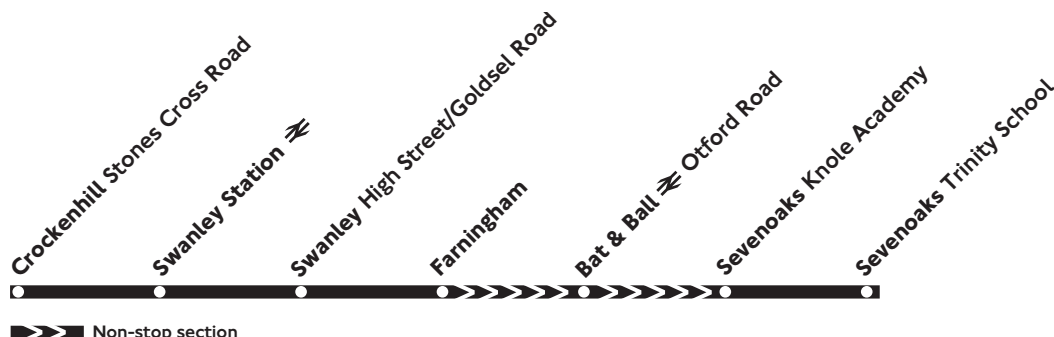

409^C

Crockenhill - Swanley - Sevenoaks Schools

Mondays to Fridays
Schooldays only

TfL Bus Passes, Travelcards, Saver Tickets and Oyster pay as you go are not accepted on this service.

Monday - Friday

Schooldays only

Crockenhill <i>Stone Cross Road</i>	0749
Swanley Station <i>Azalea Drive</i> ⇌	0751
Swanley <i>High Street/Goldsel Road</i>	0753
Farningham <i>White Post Corner</i>	0802
Bat & Ball <i>Otford Road</i>	0822
Knole Academy <i>Grounds</i>	0825
Trinity School <i>Grounds</i>	0835

Operated by go-coach hire limited (01732 469800)
26.9.16_T409C

No service Saturday, Sunday, School or Public Holidays

Post in stop BP3267
(26.9.16)