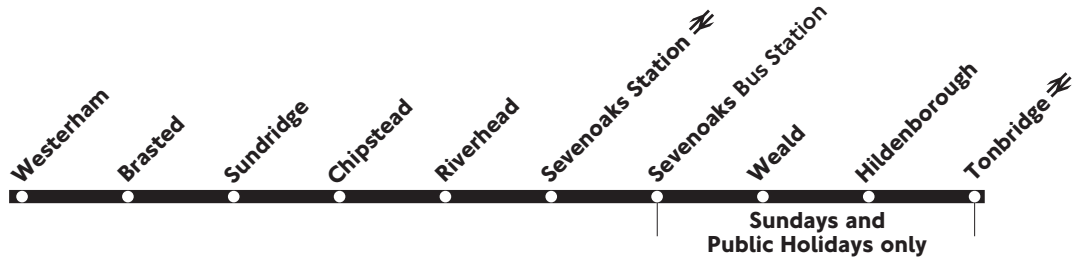

## Westerham - Sevenoaks - Tonbridge

NSD - Not Schooldays SD - Schooldays only

SDR - Schooldays only. Runs non-stop from Hildenborough London Road/High Hilden Close to Tonbridge Quarry Hill Parade.

R - Stops on request from passengers already on board

X - Departs 5 minutes earlier and runs via Knole House until 6 September 2015

**A special timetable operates during the Christmas, New Year and Easter periods - please contact the operator**

Operated by Arriva (08701 201088) - route 400