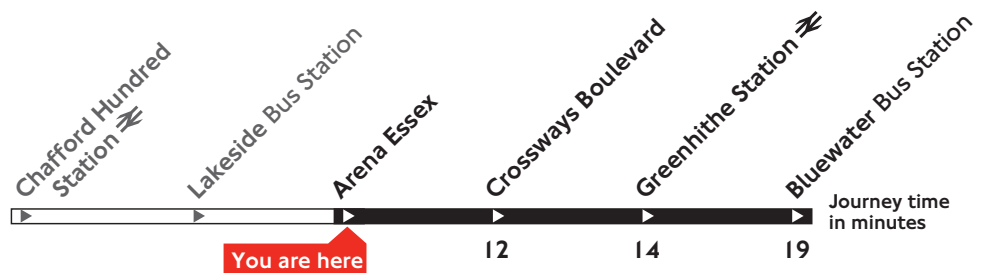

Sunday and Public Holidays (except Christmas Day and Boxing Day)

First bus	10 to 11am	11am to 4pm	4 to 5pm	5 to 6pm	Last bus
0857	1012	then at 12 minutes past each hour	1612	1742	1842s

s to Stonehouse Corner only

On Mondays to Fridays route 44 runs via Lakeside Retail Park and does not serve this stop. Special arrangements apply over the Christmas, New Year and Easter periods. Please contact the operator for details.

X80

Saturdays and some Public Holidays

Buses towards Bluewater

Saturday

First bus	8 to 9am	9 to 10am	10 to 11am	11am to 8pm	Last bus
0737	0837	0937	1007	then at 07 minutes past each hour	2007

Public Holidays (except Christmas Day, Boxing Day, New Year's Day and Easter Sunday)

First bus	11am to midday	Midday to 4pm	4 to 5pm	Last bus
0937	1107	then at 07 minutes past each hour	1607	1737

No service on Sunday

On Mondays to Fridays route X80 runs via Lakeside Retail Park and does not serve this stop. Special arrangements apply over the Christmas, New Year and Easter periods. Please contact the operator for details.