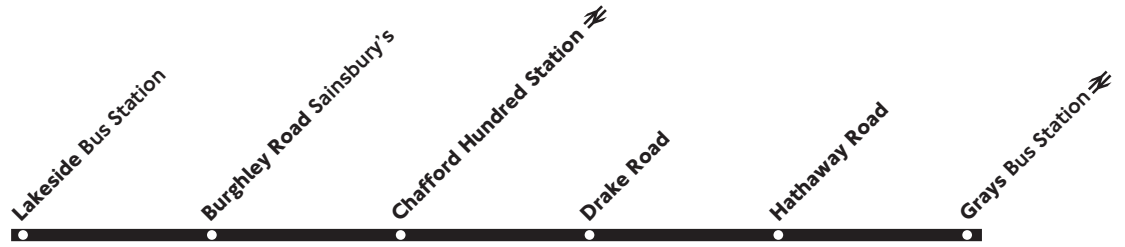

33

Mondays to Saturdays

Lakeside - Chafford Hundred - Grays

TfL Bus Passes, Travelcards, Saver Tickets and Oyster pay as you go are not accepted on this service.

Monday - Friday

Lakeside Bus Station	---	---	---	---	---	---	0810	---	---	0925	0955	---	---	1425
Burghley Road Sainsbury's	---	---	---	---	---	---	0813	0835	0857	0928	0958	Then	---	1428
Chafford Hundred Station	0620	0640	0710	0725	0740	0755	0815	0837	0859	0930	1000	every	---	1430
Drake Road Medical Centre	0628	0648	0718	0733	0748	0803	0823	0845	0907	0938	1008	30	---	1438
Drake Road The Sandmartin	0633	0653	0723	0738	0753	0808	0828	0850	0912	0943	1013	minutes	---	1443
Lenthall Avenue Shops	0638	0658	0728	0743	0758	0813	0833	0855	0917	0948	1018	until	---	1448
Grays Bus Station	0641	0701	0731	0746	0801	0816	0838	0858	0920	0951	1021	---	---	1451

Saturday

Lakeside Bus Station	0732	1832
Burghley Road Sainsbury's	0735	Then 1835
Chafford Hundred Station	0737	every 1837
Drake Road Medical Centre	0745	60 1845
Drake Road The Sandmartin	0750	minutes 1850
Hathaway Road Shops	0755	until 1855
Grays Bus Station	0758	1858

Saturday

Grays Bus Station ⇌	0800		1900
Hathaway Road Shops	0805	Then	1905
Drake Road The Sandmartin	0810	every	1910
Drake Road Medical Centre	0814	60	1914
Chafford Hundred Station ⇌	0820	minutes	1920
Burghley Road Sainsbury's	0823	until	1923
Lakeside Bus Station	0826		1926