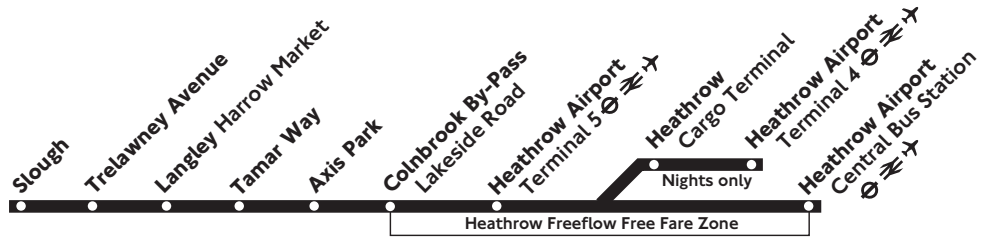

7.N7

24hr Daily

Slough - Langley - Heathrow Airport

TfL Bus Passes, Travelcards, Saver Tickets and Oyster pay as you go are not accepted on this service.

Monday - Friday

	N7	N7	N7	N7	N7	N7	N7	N7	N7	N7				
Slough Bus Station	0015	0045	0115	0145	0215	0245	0315	0345	0415	0435	---	---	---	---
Slough Queensmere Shopping Centre											0445	0600	1800	1815
Slough High Street/Observatory											0450	0605	1806	1821
Trelawney Avenue Library	0023	0053	0123	0153	0223	0253	0323	0353	0423	0443	0457	Then every 15 mins	0612	Then every 10-12 mins
Langley Harrow Market	0025	0055	0125	0155	0225	0255	0325	0355	0425	0445	0459	0614	1820	1835
Tamar Way Humber Way	0029	0059	0129	0159	0229	0259	0329	0359	0429	0449	0503	0618	1825	1840
Axis Park	0032	0102	0132	0202	0232	0302	0332	0402	0432	0452	0506	0621	1829	1844
Colnbrook By-Pass Lakeside Road	0036	0106	0136	0206	0236	0306	0336	0406	0436	0456	0510	0625	1834	1849
Heathrow Airport Terminal 5	0042	0112	0142	0212	0242	0312	0342	0412	0442	0502	0516	0631	1842	1857
Heathrow Airport Central Bus Station		0122		0222		0322		0422		0512	0526	0641	1853	1908
Heathrow Airport Terminal 4	0054	---	0154	---	0254	---	0354	---	0454	---	---	---	---	---

											N7	N7		
Slough Bus Station	---	---	---	---	---	---	---	---	---	---	2315	2345	---	---
Slough Queensmere Shopping Centre	1830	1845	1900	1915	1930	---	---	---	---	---	2150	2210	2230	2250
Slough High Street/Observatory	1836	1851	1905	1920	1935	---	---	---	---	---	2155	2213	2233	2253
Trelawney Avenue Library	1847	1902	1912	1927	1942	Then every 20 mins	2202	2220	2240	2300	2323	2353	---	---
Langley Harrow Market	1850	1904	1914	1929	1944	20	2204	2222	2242	2302	2325	2355	---	---
Tamar Way Humber Way	1855	1908	1918	1933	1948	20	2208	2226	2246	2306	2329	2359	---	---
Axis Park	1859	1911	1921	1936	1956	mins until	2211	2229	2249	2309	2332	0002	---	---
Colnbrook By-Pass Lakeside Road	1904	1915	1925	1940	1955	20	2215	2233	2253	2313	2336	0006	---	---
Heathrow Airport Terminal 5	1910	1921	1931	1946	2001	20	2221	2239	2259	2319	2342	0012	---	---
Heathrow Airport Central Bus Station	1920	1931	1941	1956	2011	20	2231	2249	2309	2329	2354	0022	---	---
Heathrow Airport Terminal 4	---	---	---	---	---	---	---	---	---	---	---	---	---	---

Saturday