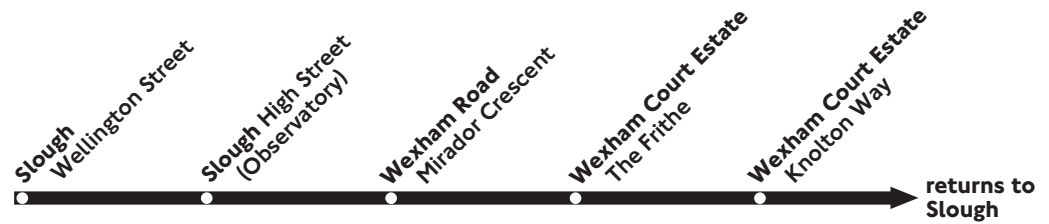

6

Daily

Slough - Wexham Court Estate

TfL Bus Passes, Travelcards, Saver Tickets and Oyster pay as you go are not accepted on this service.

Monday - Friday

| | | | | | | | | | | | | | |
|---|-------------|-------------|-------------|-------------|-------------|-------------|-------------|----------------|-------------|-------------|-------------|-------------|-------------|
| Slough Wellington Street | 0600 | 0636 | 0654 | 0712 | 0730 | 0745 | 0800 | <i>Then</i> | 1745 | 1805 | 1825 | 1845 | 1915 |
| Slough High Street (Observatory) | 0606 | 0642 | 0700 | 0718 | 0736 | 0752 | 0807 | <i>every</i> | 1752 | 1812 | 1832 | 1852 | 1921 |
| Wexham Road Mirador Crescent | 0611 | 0647 | 0705 | 0723 | 0741 | 0800 | 0815 | <i>15</i> | 1800 | 1820 | 1840 | 1900 | 1926 |
| Wexham Court Estate The Frithe | 0615 | 0651 | 0709 | 0727 | 0745 | 0805 | 0820 | <i>minutes</i> | 1805 | 1825 | 1845 | 1904 | 1930 |
| Wexham Court Estate Knolton Way | 0618 | 0654 | 0712 | 0730 | 0749 | 0809 | 0824 | <i>until</i> | 1809 | 1829 | 1849 | 1907 | 1933 |
| Slough Wellington Street | 1950 | 2025 | 2100 | | | | | | | | | | |
| Slough High Street (Observatory) | 1956 | 2031 | 2106 | | | | | | | | | | |
| Wexham Road Mirador Crescent | 2001 | 2036 | 2111 | | | | | | | | | | |
| Wexham Court Estate The Frithe | 2005 | 2040 | 2115 | | | | | | | | | | |
| Wexham Court Estate Knolton Way | 2008 | 2043 | 2118 | | | | | | | | | | |