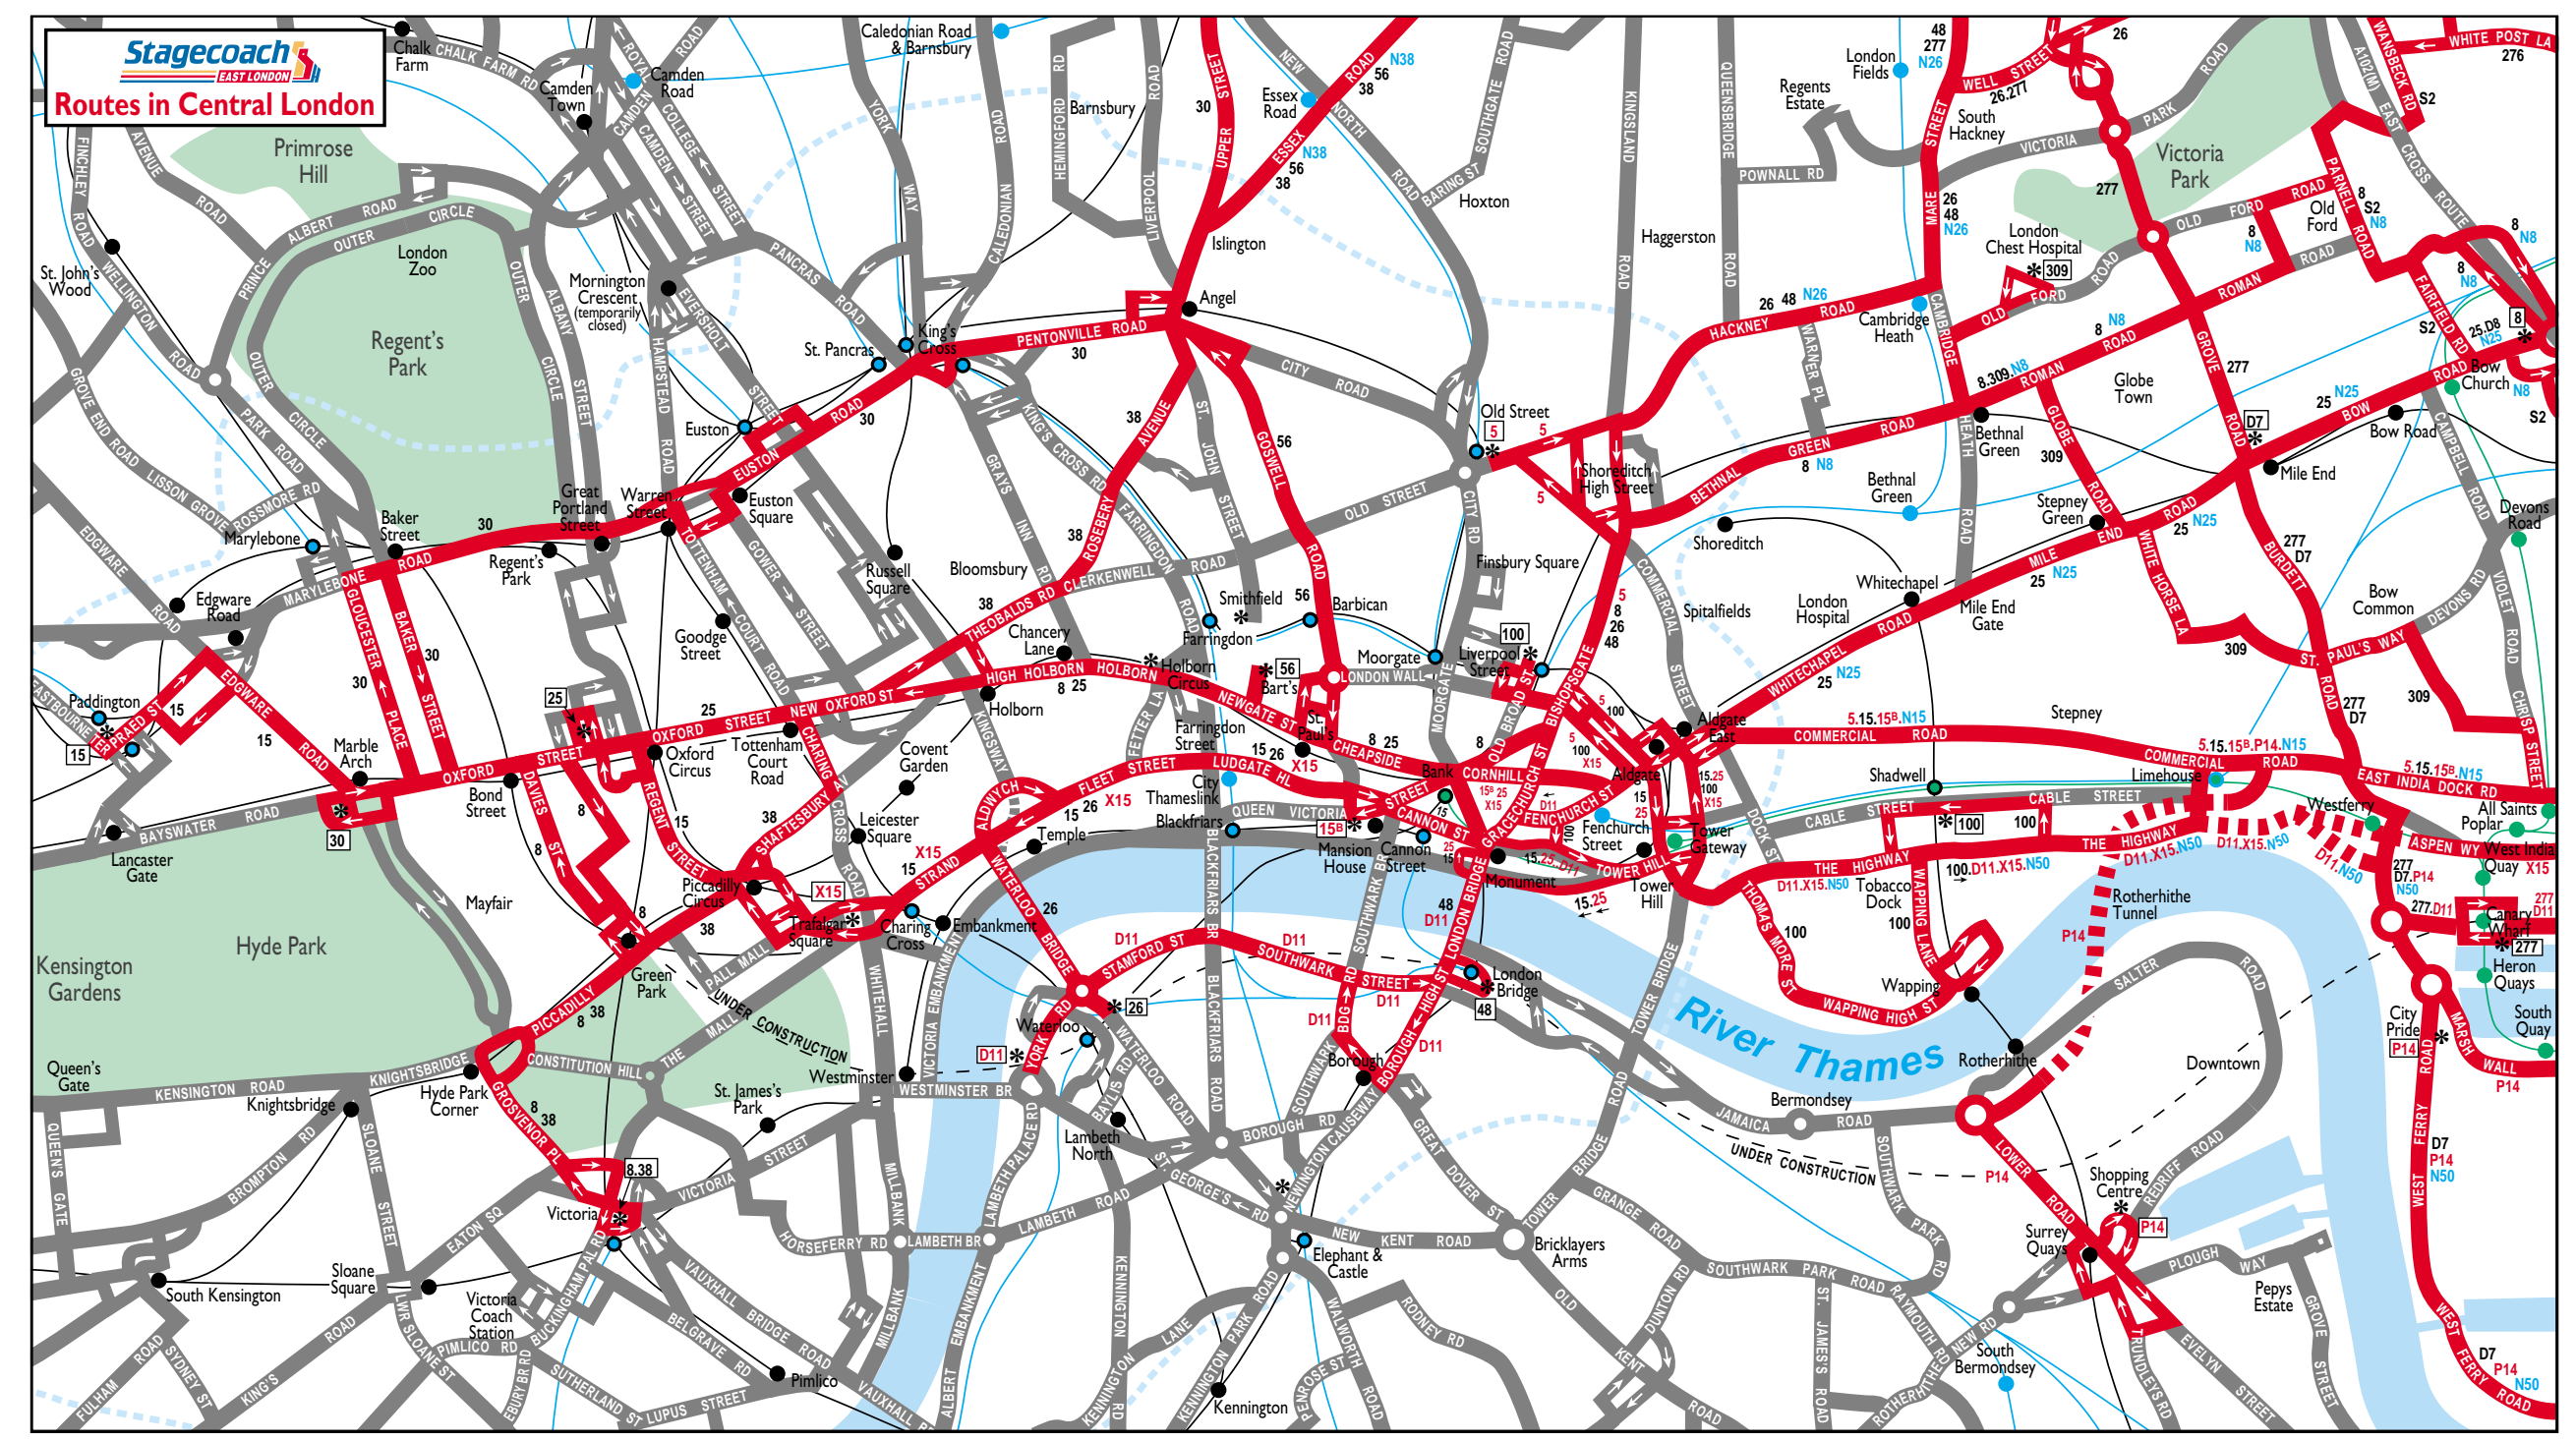

North-East London Bus Map

Useful telephone numbers

List of Routes

- **167** Ilford High Road, Gants Hill, Barkingide, Chigwell, Woodford Hill, Loughton Way, East Beckton, Custom House, Friarsons Road, Hainault, Peabody Estate, Debenham Station, Grey Green
- **169** Barking (London Road), Ilford, Newbury Park, Barkingide, Clayhall (The Glade), Stagecoach East London
- **171A** County Hall, Waterloo, Aldwych, Fetter Lane, Grays Inn Road, Islington, Newington Green, Manor House, Harringey, West Green, Tottenham, Northumberland Park Station. Leaside Buses
- **173** Goodmayes (King George Hospital), Little Heath, Chadwell Heath, Becontree Heath, Dagenham, Rippledale, Newham Way, East Beckton (Asda), Grey Green
- **174** Noak Hill (Teas Drive), Harold Hill, Gidea Park, Romford, Oxlow Lane, Heathway, Dagenham (Kent Avenue). Mon-Fri peak journeys extended to Dagenham (Fords Fourways), or diverted to Dagenham Dock. Stagecoach East London
- **175** North Romford (Hillside Estate), Collier Row, Romford, Becontree Heath, Dagenham Heathway, Dagenham (Fords). Stagecoach East London
- **177** Peckham High Street, New Cross, Deptford, Greenwich, Charlton, Woolwich, Plumstead Garage. Stagecoach Selkent
- **178** Woolwich (Caldwell Street), Eginton Hill, Shooters Hill, Kidbrooke (Kidbrooke Way), London Central
- **179** Barking (London Road), Ilford, Gants Hill, South Woodford Station, Woodford Wells, Chingford Station (Mon-Sat). Grey Green
- **180** Thamesmead Industrial Estate, Yarnon Way, Abbey Wood, McLeod Road, Plumstead, Woolwich, Charlton, Greenwich, Lewisham (Riverside Centre). Stagecoach Selkent
- **188** Euston Station, Holborn Station, Aldwych, Waterloo, Elephant & Castle, Bermondsey, Surrey Quays, Deptford, Greenwich (Cuty Sark), Londonlinks
- **191** Brimsdown Station, Eastfield Road, Catterath, Cury Hill, Enfield Town, Ponders End, Alma Road Estate, Nightingale Road, Edmondton Green Station. Leaside Buses
- **192** Enfield Town, Lincoln Road, Bush Hill Park, Bury Street, Edmondton Green, Montague Road, Angel Road (Lea Valley Tesco). Leaside Buses
- **193** Romford Market, Romford (Sea), then non-stop to Hornchurch, Suttons Lane, Ascot Gardens, Bevan Way, Hacton Lane, Wingfield Lane, County Park Estate (Mon-Sat). Thamesway
- **199** Catford Garage, Lewisham, Greenwich, Deptford, Peeps Estate, Surrey Quays, South Bermondsey, Elephant & Castle, Stagecoach Selkent
- **212** Walthamstow Central Station, Prospect Hill, Fulbourne Road, Highams Park, Chingford Hatch, Chingford Station. Capital Citybus
- **215** Walthamstow Central Station, Crooked Billet, Chingford Mount, Mansfield Hill, Yardley Lane Estate. Extended during summer to Lea Valley Camp Site. Capital Citybus
- **217** Turnpike Lane Station, Great Cambridge Road, Catterath (Halfway House), Waltham Cross. MTL London Northern
- **225** Lewisham (Riverside Centre), New Cross, Trunleys Road, Surrey Quays, Downtown, Rotherhithe (Jamaica Road). Kenish Bus
- **229** Thamesmead (Town Centre), Abbey Wood, Belvedere, Erith, Bexleyheath, Bridge, Beckley, Sidcup, Sidcup (Queen Mary's Hospital), London Central
- **230** Leytonstone (Green Man), Whips Cross, Leyton (Bakers Arms), Walthamstow Central, Selborne Road, Whips Cross, Leyton (Bakers Arms), Tottenham, Philip Lane, Turnpike Lane Station, Wood Green Station (Mon-Sat except late evenings). Stagecoach East London
- **231** Turnpike Lane Station, Great Cambridge Road, Enfield Town, Ferry Hill, Catterath. MTL London Northern
- **235** Leytonstone Station, Leytonstone (Green Man), Wanstead, Horn Hill, South Woodford Station, Woodford Green, Woodford Wells (Schoolyard journeys). Grey Green
- **236** Stratford (Bus Station), Stratford, Forest Gate, Manor Park, Ilford, Seven Kings, Chadwell Heath, Romford Station. Stagecoach East London
- **238** Hackney (Bus Station), Plashet Grove, East Ham, Barking, Barking Garage. Stagecoach East London
- **241** Stratford (Bus Station), Plaistow, New Barn Street, Freemasons Road, Keir Harde Estate, Canning Town (Hermi Road). Stagecoach East London
- **243** Wood Green Station, Tottenham, Seven Sisters, Stamford Hill, Stoke Newington, Dalston, Shoreditch, Liverpool Street Station (Sun). Leaside Buses
- **243A** Wood Green Station, Tottenham, Seven Sisters, Stamford Hill, Stoke Newington, Dalston, Shoreditch, Liverpool Street Station (Sun). Leaside Buses
- **244** Woolwich (High Street), Plumstead Road, Tom Cribb Road, Broadwaters, Belmarsh Prison. Extended Mon-Fri peaks to Woolwich Industrial Estate, Thamesmead (Town Centre). London Central
- **246** Eastern Avenue (Mawney Road), Collier Row, Noak Hill (one journey), Harold Hill (Goodhays Drive), Harold Wood Station, Ardleigh Green, Emerson Park, Hornchurch, Upminster, Cranham (Fulwell Cross). One am journey extended to Upminster Park Estate. Peak journeys from Harold Hill (am) and to Harold Hill (pm) in a loop via Noak Hill. County Bus
- **247** Barkingide Station, Hainault, Hainault Forest, Marks Gate, Collier Row, Romford Station. Stagecoach East London
- **248** Cranham, Upminster Park Estate, Upminster Station, Hornchurch, Romford Market, Mon-Fri peak journeys extended to Romford (St. Edward's School). Capital Citybus
- **252** Hornchurch (Town Centre), Suttons Lane, Airfield Estate, South Hornchurch, Elm Park, Romford, Mawney Road, White Hart Lane, Collier Row Road, Collier Row (Clockhouse Lane). Peak journeys extended to North Romford (Chase Cross) via Havering Park. Capital Citybus
- **253** Aldgate Station, Whitechapel, Bethnal Green, Cambridge Heath, Hackney, Clapton, Stamford Hill, Manor House, Finbury Park, Holloway, Camden Town, Evershott Street, East London
- **256** Harold Hill (Goodhays Drive), Harold Wood Station, Ardleigh Green Road, Emerson Park, Hornchurch, Hornchurch (St. George's Hospital) (Mon-Sat, and Sun 1200-2000). Mon-Fri except evenings runs from Harold Hill (0600-1600) or to Harold Hill (1600-1800) in a loop via Noak Hill. County Bus