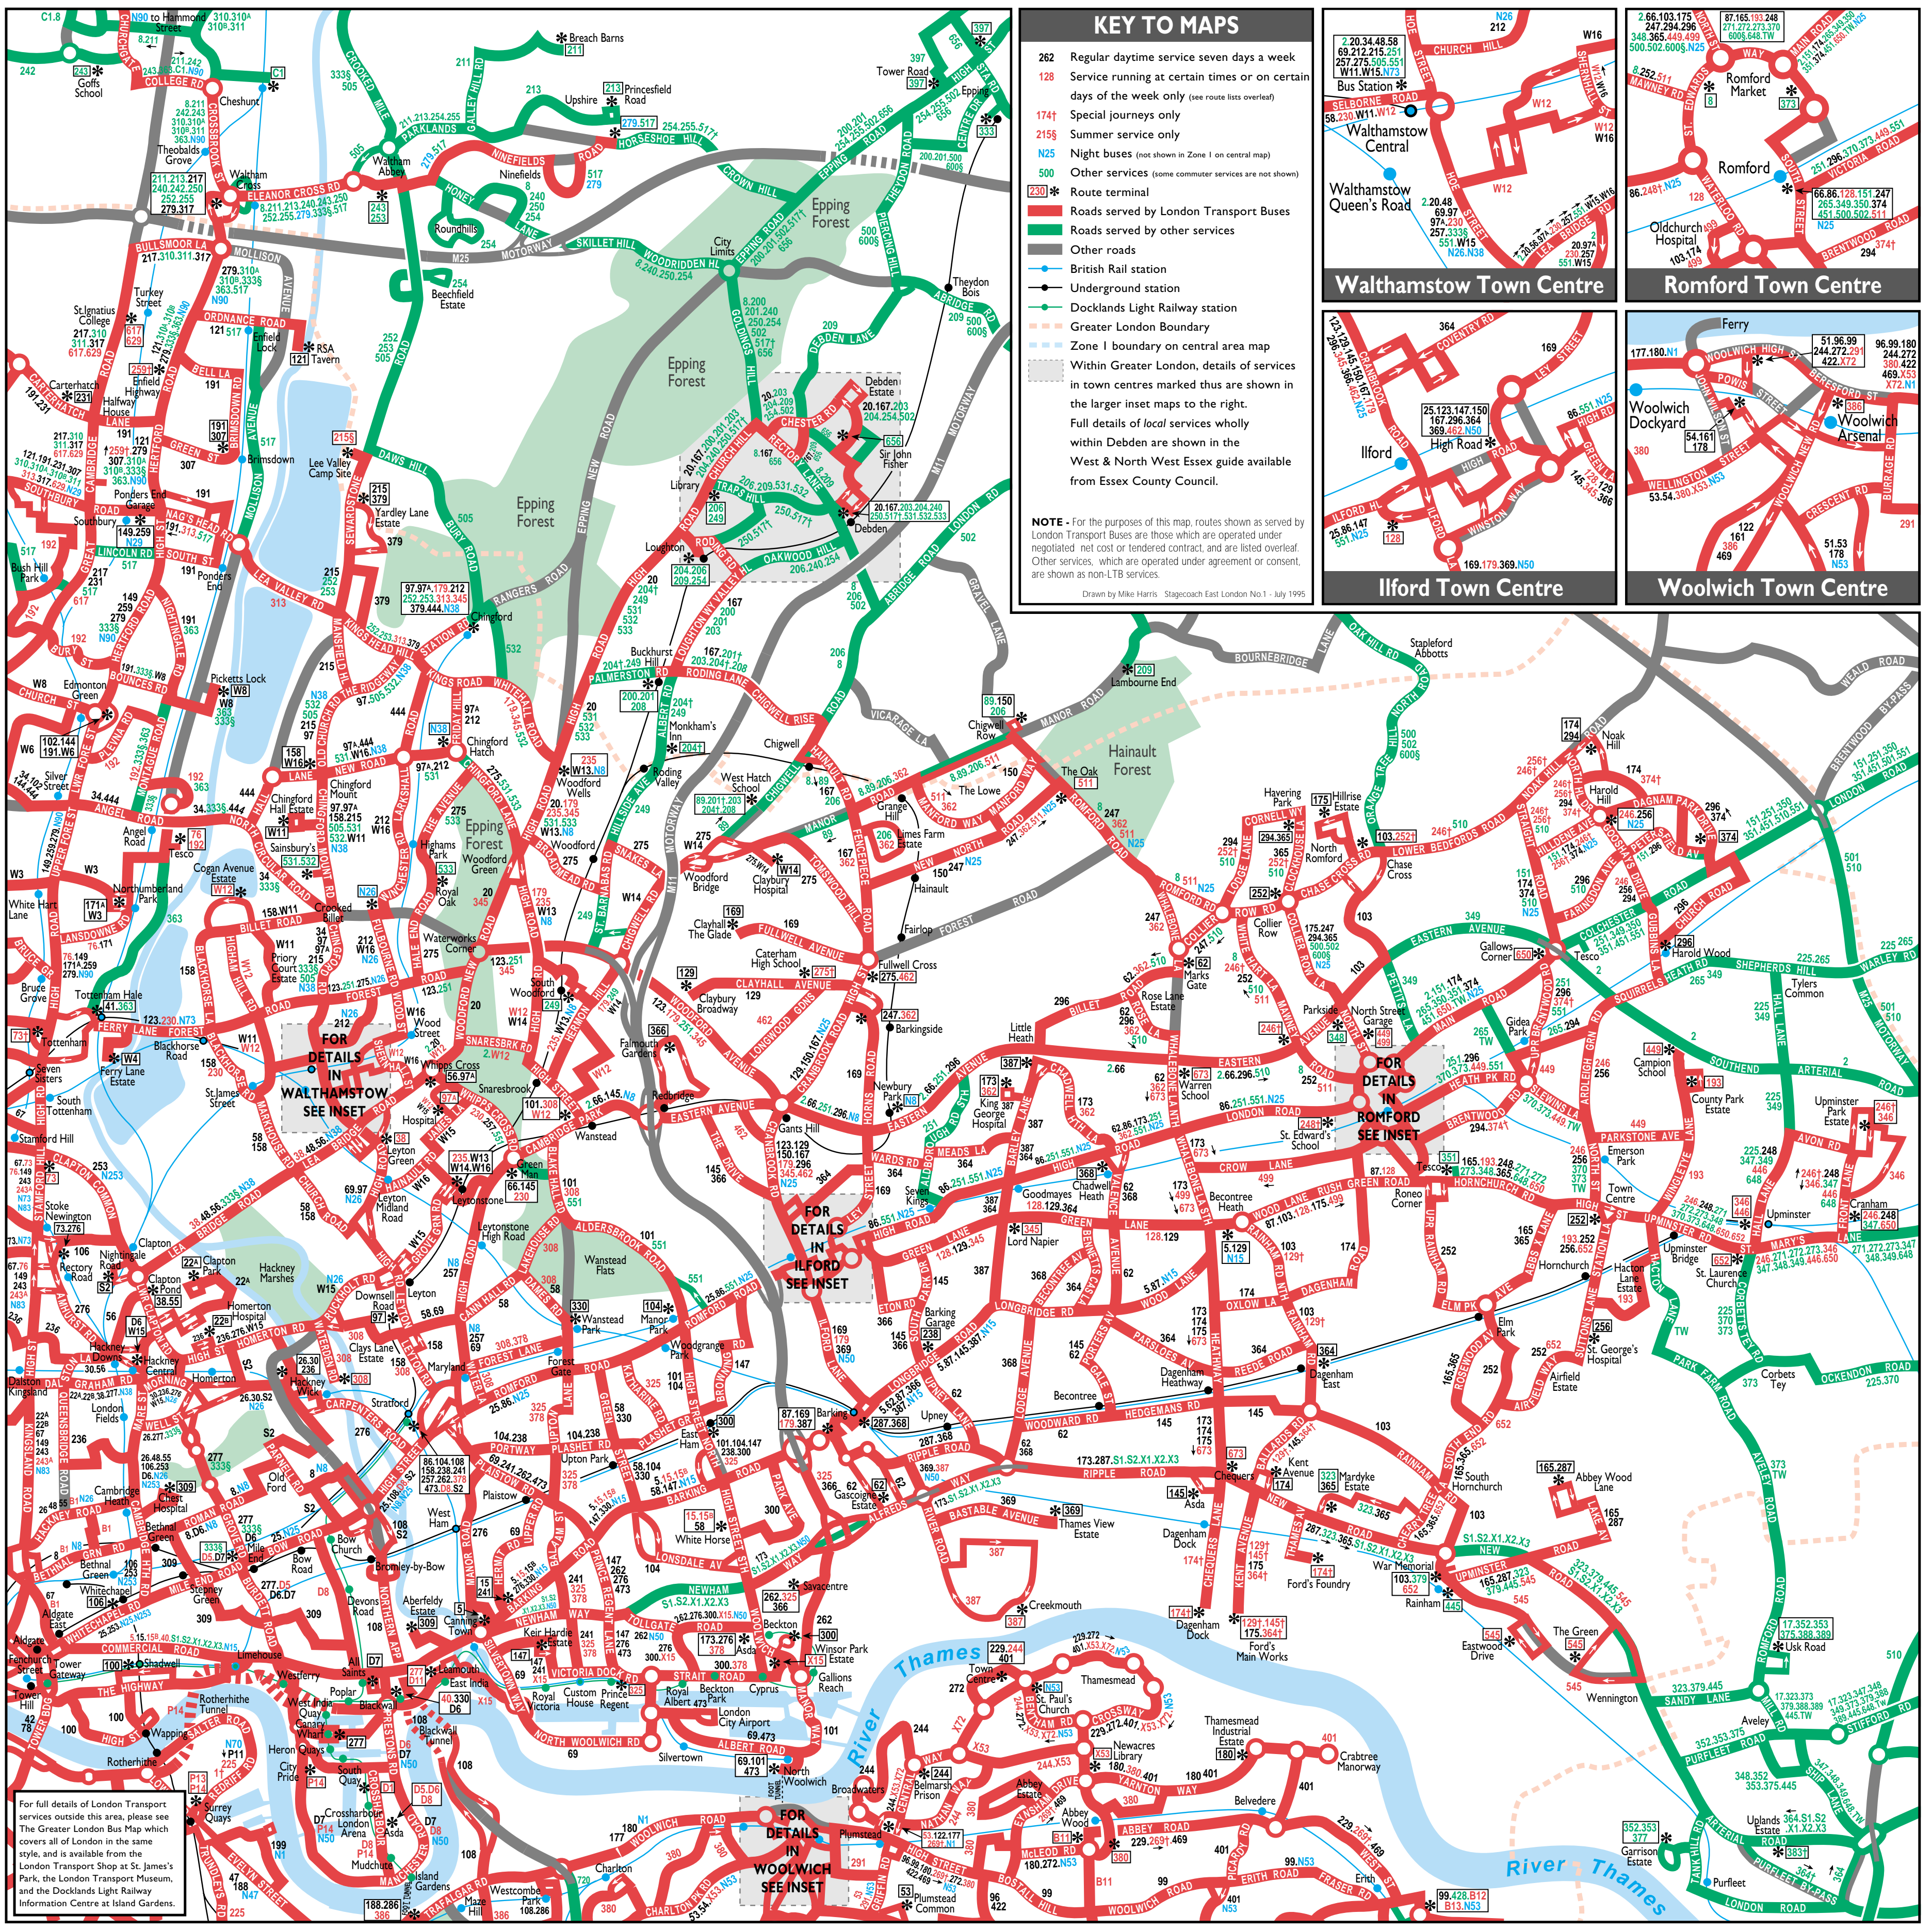

No. 1 - 31st July 1995
Printed by Moorprint Services Ltd, Hackney, London.

KEY TO MAPS

- 262 Regular daytime service seven days a week
- 128 Service running at certain times or on certain days of the week only (see route lists overlaid)
- 174† Special journeys only
- 215‡ Summer service only
- N25 Night buses (not shown in Zone 1 on central map)
- 500 Other services (some commuter services are not shown)
- 230* Route terminal
- Red line Roads served by London Transport Buses
- Green line Roads served by other services
- Grey line Other roads
- Blue circle British Rail station
- Green circle Underground station
- Orange circle Docklands Light Railway station
- Dashed line Greater London Boundary
- Blue dashed line Zone 1 boundary on central area map